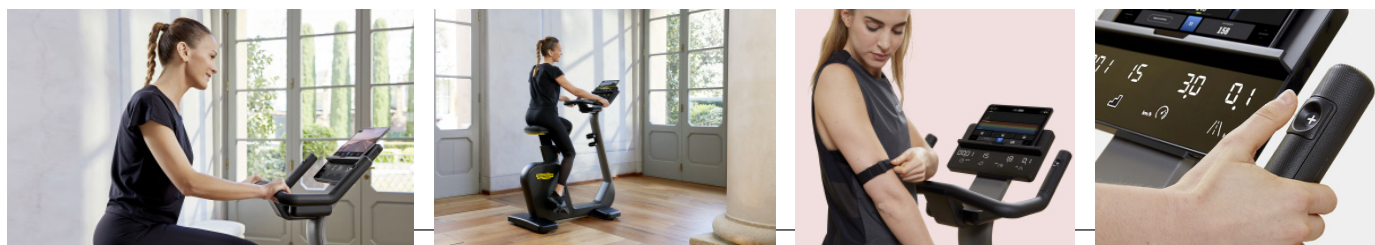

DESCRIPTION

Why Technogym Cycle:

Easy on, easy off

Technogym Cycle is barrier free with its open, walk-through design.

The most comfortable cycling ever

- High contrast console
- Comfortable seat and instant adjustments
- Sturdy and solid
- Workout comfort and variety: one handlebar and two different cycling position
- Smooth pedalling thanks to the reduced distance between the pedals
- Special magnetic holder keeps your tablet secured and safe

Just 0.7 sq m (7.5 sq ft)

At just 60 cm (23.6") wide, Technogym Cycle is a space-saving bike with a compact design. Technogym Cycle is the ideal size for any space in your home, with a level of comfort unlike any other.

Stay healthy and motivated with personalised training

Technogym Cycle connects to compatible tablets, with the Technogym Live app, offering the ultimate training experience with Virtual Outdoor, Custom Workouts, Technogym Sessions, Routines, and music playlists.

TECHNICAL SPECIFICATIONS

Size (LxWxH)

1140 x 600 x 1360 mm
44,8 x 23,6 x 53,5 in

Weight

62 kg
136,7 lb

Max user weight

180 kg
396,8 lbs

User height (min / max)

155 - 205 cm
4,6 - 6,7 in

Max resistance at 160 rpm

600 W

Q factor

170 mm
6,7 in

Pedal crank length

172,5 mm
6,9 in

Power requirement

110÷220V±20%, 50÷60Hz

Standby energy consumption

less than 0,5 W

100% recyclable packaging size (LxWxH)

1240 x 650 x 1360 mm
48,8 x 25,6 x 53,5 in

Connectivity

Bluetooth 5.0
Technogym Live app
Upgrade via Technogym Live app
USB Charger

SERVICES

Pricing is inclusive of VAT, 2 years warranty, transport and installation. Installation includes assembly and positioning of the equipment, testing and final cleaning of the installation area. Technogym will contact you to confirm the established date and time of delivery.