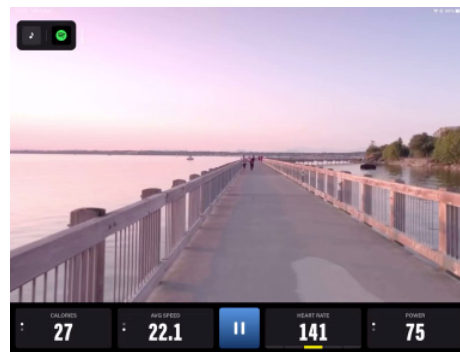

TECHNOGYM OUTDOORS

Train anywhere in the world
Free your mind riding through natural landscapes and city scenes from all over the planet.