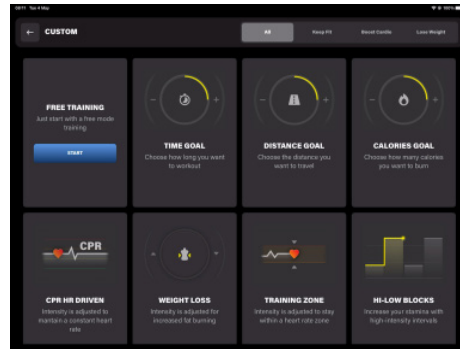

CUSTOM WORKOUT

Personalised training
Choose a goal-based workout - such as time, distance, or calories - or select one of our many other options, ranging from pure cardio to HIIT sessions.