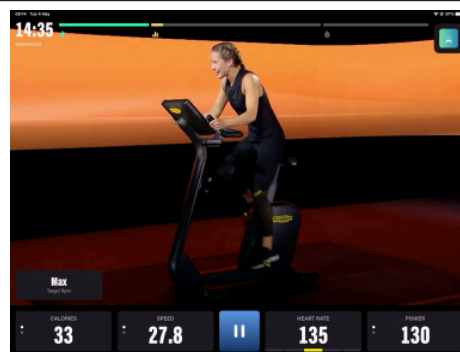

TECHNOGYM SESSIONS

An online trainer by your side
Choose your favourite workout and the trainer will guide you, boosting your motivation.