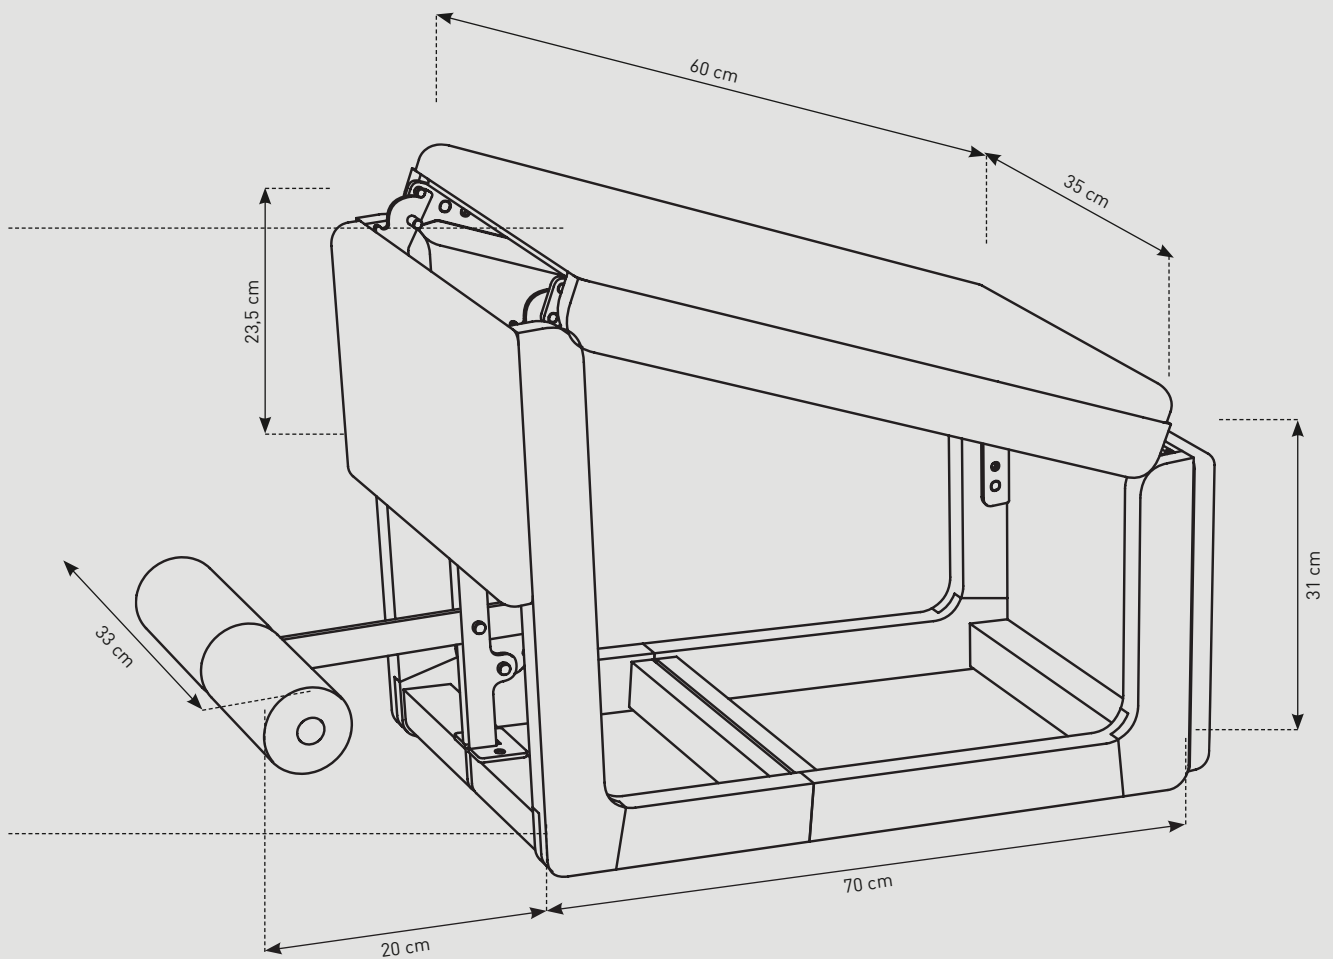

Abdominal Trainer

Back Extension

Weight Bench

Technical Details

- Dimensions (closed position): 90 x 35 x 55 cm
- Dimensions (open position): 140 x 35 x 44 cm
- Weight: 14 kg
- Max. weight load: 150 kg
- Footrest adjustable in 10 positions
- Available in genuine or artificial leather
- Includes hooks for locking in closed position
- Optional felt sliders for extra floor protection

H: 55 cm
L: 90 cm
W: 35 cm

14 kg
Unit weight

150 kg
Max. user weight

1 Package
17 kg, 58 x 39 x 80 cm

Strength

TriaTrainer Models

Ash

Club